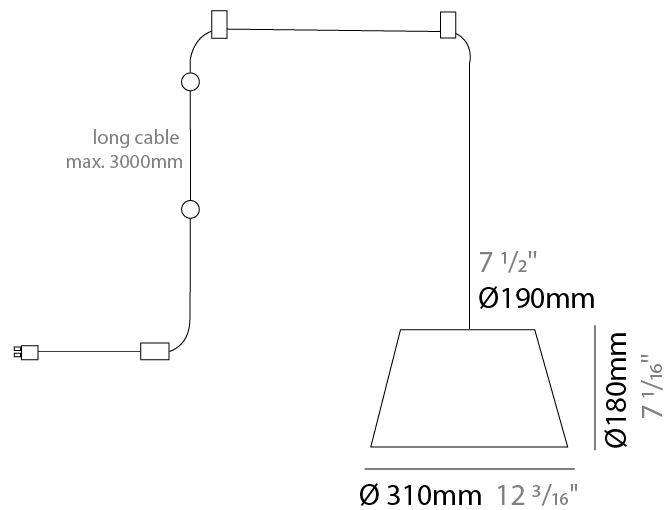

PROJECT	_____
TYPE	_____
SPECIFIER	_____
QUANTITY	_____
DATE	_____

SENTO SUSPENSION

D111039-

base number   Finish
(Triangle)

1. To build a product code in our configurator select the specify button on the base model # product page
2. To build a manual product code on this datasheet choose from the options listed below in blue font and add the suffix to the base model #

GENERAL

Series: Sento
Brand: Ole
Division: Design
Mounting Type: Suspension
Mounting Location: Ceiling
Subcategory: Pendant

PHYSICAL

Shape: Bell
Diameter (mm): 310
Diameter (in): 12 ³/₁₆
Height (mm): 180
Height (in): 7 ¹/₁₆
Max. Overall Height (mm): 3180
Max. Overall Height (in): 125 ³/₁₆
Light Distribution: Direct
Weight (kg): 1.3
Weight (lbs): 2.9
Diffuser: Arylic - Satin
Fixture Finish: WHI / MBK / BEI / MSA / GRN
Fixture Material: Metal
Cable Details: 3000mm Cable

ELECTRICAL

Number of Lamps: 1
Lamp Type: LED Retrofit
Lamp Shape: A19
Bulb Included: Bulb Not Included
Max. Wattage Per Lamp (W): 7
Lamp Base: E26
Input Voltage (V): 120
Upon Request: 277Vac / GU24

LED

OPTICAL

Adjustability: Fixed

RATINGS AND CERTIFICATIONS

Certified By: Certified for North American Standards
IP rating: IP20