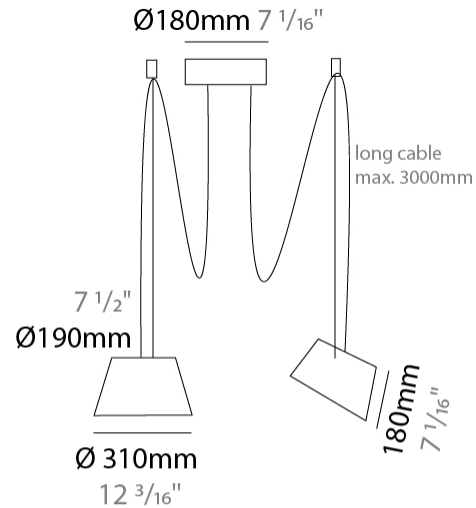

SENTO SUSPENSION

D111040-

base number Finish
Options

1. To build a product code in our configurator select the specify button on the base model # product page
2. To build a manual product code on this datasheet choose from the options listed below in blue font and add the suffix to the base model #

GENERAL

Series: Sento
Brand: Ole
Division: Design
Mounting Type: Suspension
Mounting Location: Ceiling
Subcategory: Pendant

PHYSICAL

Shape: Bell
Diameter (mm): 310
Diameter (in): 12 ³/₁₆"
Height (mm): 180
Height (in): 7 ¹/₁₆"
Max. Overall Height (mm): 3180
Max. Overall Height (in): 125 ³/₁₆"
Light Distribution: Direct
Weight (kg): 1.8
Weight (lbs): 4
Diffuser:rylic - Satin
Fixture Finish: [WHI / MBK / MWH](#)
Fixture Material: Metal
Cable Details: 3000mm Cable

ELECTRICAL

Number of Lamps: 2
Lamp Type: LED Retrofit
Lamp Shape: A19
Bulb Included: Bulb Not Included
Max. Wattage Per Lamp (W): 7
Lamp Base: E26
Input Voltage (V): 120
Upon Request: 277Vac / GU24

LED

OPTICAL

Adjustability: Tilting

RATINGS AND CERTIFICATIONS

Certified By: Certified for North American Standards
IP rating: IP20

PROJECT	_____
TYPE	_____
SPECIFIER	_____
QUANTITY	_____
DATE	_____