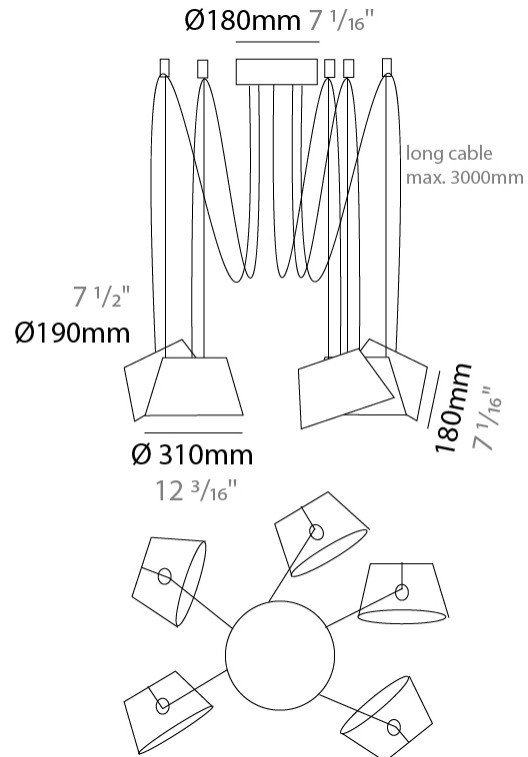

SENTO SUSPENSION

D111043-

base number   Finish
Options

1. To build a product code in our configurator select the specify button on the base model # product page
2. To build a manual product code on this datasheet choose from the options listed below in blue font and add the suffix to the base model #

GENERAL

Series: Sento _____
Brand: Ole _____
Division: Design _____
Mounting Type: Suspension _____
Mounting Location: Ceiling _____
Subcategory: Pendant _____

PHYSICAL

Shape: Bell _____
Diameter (mm): 310 _____
Diameter (in): 12 ³/₁₆ _____
Height (mm): 180 _____
Height (in): 7 ¹/₁₆ _____
Max. Overall Height (mm): 3180 _____
Max. Overall Height (in): 125 ³/₁₆ _____
Light Distribution: Direct _____
Weight (kg): 3.6 _____
Weight (lbs): 7.9 _____
Diffuser:rylic - Satin _____
Fixture Finish: [WHi / MBK / MWH](#) _____
Fixture Material: Metal _____
Cable Details: 3000mm Cable _____

ELECTRICAL

Number of Lamps: 5 _____
Lamp Type: LED Retrofit _____
Lamp Shape: A19 _____
Bulb Included: Bulb Not Included _____
Max. Wattage Per Lamp (W): 7 _____
Lamp Base: E26 _____
Input Voltage (V): 120 _____
Upon Request: 277Vac / GU24 _____

LED

OPTICAL

Adjustability: Tilting _____

RATINGS AND CERTIFICATIONS

Certified By: Certified for North American Standards _____
IP rating: IP20 _____